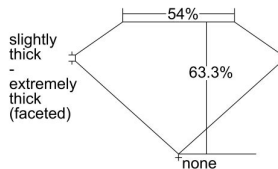

GIA®

FACSIMILE

GIA REPORT 6335982441

Verify this report at GIA.edu

GIA NATURAL DIAMOND DOSSIER®

November 04, 2019
GIA Report Number 6335982441
Shape and Cutting Style ..... Pear Brilliant
Measurements ..... 8.08 x 5.36 x 3.39 mm

GRADING RESULTS

Carat Weight ..... 0.95 carat
Color Grade ..... D
Clarity Grade SI1

ADDITIONAL GRADING INFORMATION

Polish ..... Very Good
Symmetry ..... Very Good
Fluorescence ..... Faint
Clarity Characteristics ..... Crystal
Inscription(s): GIA 6335982441

PROPORTIONS

Profile not to actual proportions

GRADING SCALES

GIA COLOR SCALE		GIA CLARITY SCALE	
COLORLESS	D	VERY VERY SLIGHTLY INCLUDED	FLAWLESS
	E		INTERNALLY FLAWLESS
	F		VVS₁
	G		VVS₂
	H		VS₁
	I		VS₂
	J		SI₁
	K		SI₂
	L		I₁
	M		I₂
NEAR COLORLESS	N	SLIGHTLY INCLUDED	I₃
	O		
	P		
	Q		
FAINT	R		
	S		
	T		
	U		
VERT LIGHT	V		
	W		
	X		
	Y		
LIGHT	Z