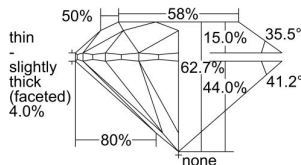

GIA®

FACSIMILE

GIA REPORT 2377163308

Verify this report at GIA.edu

GIA NATURAL DIAMOND DOSSIER®

January 22, 2021
GIA Report Number 2377163308
Shape and Cutting Style ..... Round Brilliant
Measurements ..... 5.34 - 5.37 x 3.36 mm

GRADING RESULTS

Carat Weight ..... 0.60 carat
Color Grade ..... D
Clarity Grade VS1
Cut Grade ..... Excellent

ADDITIONAL GRADING INFORMATION

Polish ..... Excellent
Symmetry ..... Excellent
Fluorescence ..... Faint
Clarity Characteristics..Cloud, Needle, Pinpoint, Indented Natural
Inspection(s): GIA 2377163308

PROPORTIONS

Profile to actual proportions