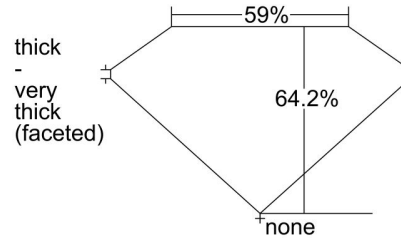

GIA NATURAL DIAMOND GRADING REPORT

March 31, 2021  
 GIA Report Number ..... 2387179979  
 Shape and Cutting Style ..... Oval Brilliant  
 Measurements ..... 10.01 x 6.81 x 4.37 mm

GRADING RESULTS

Carat Weight ..... 2.01 carat  
 Color Grade ..... G  
 Clarity Grade ..... VS1

Profile not to actual proportions

CLARITY CHARACTERISTICS

KEY TO SYMBOLS\*

- Cloud
- Crystal
- Pinpoint

\* Red symbols denote internal characteristics (inclusions). Green or black symbols denote external characteristics (blemishes). Diagram is an approximate representation of the diamond, and symbols shown indicate type, position, and approximate size of clarity characteristics. All clarity characteristics may not be shown. Details of finish are not shown.