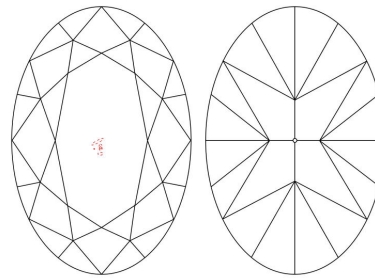

GIA NATURAL DIAMOND GRADING REPORT

March 31, 2021  
 GIA Report Number ..... 2387179979  
 Shape and Cutting Style ..... Oval Brilliant  
 Measurements ..... 10.01 x 6.81 x 4.37 mm

GRADING RESULTS

Carat Weight ..... 2.01 carat  
 Color Grade ..... G  
 Clarity Grade ..... VS1

Profile not to actual proportions

CLARITY CHARACTERISTICS

KEY TO SYMBOLS\*

- Cloud
- Crystal
- Pinpoint

\* Red symbols denote internal characteristics (inclusions). Green or black symbols denote external characteristics (blemishes). Diagram is an approximate representation of the diamond, and symbols shown indicate type, position, and approximate size of clarity characteristics. All clarity characteristics may not be shown. Details of finish are not shown.