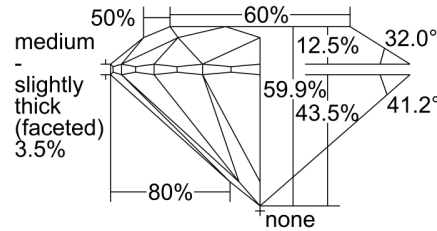

GIA NATURAL DIAMOND GRADING REPORT

February 04, 2021
 GIA Report Number 2376465249
 Shape and Cutting Style Round Brilliant
 Measurements 7.87 - 7.91 x 4.73 mm

GRADING RESULTS

Carat Weight 1.80 carat
 Color Grade I
 Clarity Grade SI1
 Cut Grade Excellent

Profile to actual proportions

CLARITY CHARACTERISTICS

KEY TO SYMBOLS*

- Crystal
- ◐ Cavity
- ~ Feather
- ☉ Cloud

* Red symbols denote internal characteristics (inclusions). Green or black symbols denote external characteristics (blemishes). Diagram is an approximate representation of the diamond, and symbols shown indicate type, position, and approximate size of clarity characteristics. All clarity characteristics may not be shown. Details of finish are not shown.