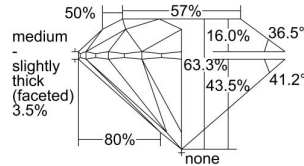

GIA®

FACSIMILE

GIA REPORT 5366252404

Verify this report at GIA.edu

GIA NATURAL DIAMOND DOSSIER®

October 12, 2020
GIA Report Number 5366252404
Shape and Cutting Style ..... Round Brilliant
Measurements ..... 5.18 - 5.22 x 3.29 mm

GRADING RESULTS

Carat Weight ..... 0.55 carat
Color Grade I
Clarity Grade S11
Cut Grade ..... Excellent

ADDITIONAL GRADING INFORMATION

Polish ..... Excellent
Symmetry ..... Excellent
Fluorescence ..... Faint
Clarity Characteristics ..... Crystal
Inscription(s): GIA 5366252404

PROPORTIONS

Profile to actual proportions

GRADING SCALES

GIA COLOR SCALE	GIA CLARITY SCALE	GIA CUT SCALE	
D	FLAWLESS	EXCELLENT	
E	INTERNALLY FLAWLESS		
F		VVS₁	VERY GOOD
G	VVS₂		
H	VS₁	GOOD	
I	VS₂		
J	S1₁	FAIR	
K	S1₂		
L	I₁	POOR	
M	I₂		
N	I₃		
O			
P			
Q			
R			
S			
T			
U			
V			
W			
X			
Y			
Z