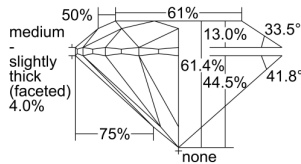

GIA®

FACSIMILE

GIA REPORT 6341514521

Verify this report at GIA.edu

GIA NATURAL DIAMOND DOSSIER®

January 07, 2020
GIA Report Number 6341514521
Shape and Cutting Style ..... Round Brilliant
Measurements ..... 5.42 - 5.44 x 3.34 mm

GRADING RESULTS

Carat Weight ..... 0.60 carat
Color Grade ..... E
Clarity Grade I1
Cut Grade ..... Excellent

ADDITIONAL GRADING INFORMATION

Polish ..... Excellent
Symmetry ..... Excellent
Fluorescence ..... Strong Blue
Clarity Characteristics..... Feather, Cloud, Crystal
Inscription(s): GIA 6341514521

PROPORTIONS

Profile to actual proportions

GRADING SCALES

GIA COLOR SCALE	GIA CLARITY SCALE	GIA CUT SCALE	
D	FLAWLESS	EXCELLENT	
E	INTERNALLY FLAWLESS		
F		VVS₁	VERY GOOD
G	VVS₂		
H	VS₁	GOOD	
I	VS₂		
J	SI₁	FAIR	
K	SI₂		
L	I₁	POOR	
M			
N			
O	I₂		
P			
Q			
R	I₃		
S			
T			
U			
V			
W			
X			
Y			
Z