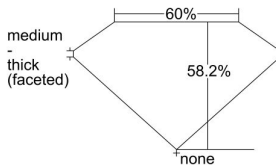

GIA®

FACSIMILE

GIA REPORT 5212355522

Verify this report at GIA.edu

GIA NATURAL DIAMOND DOSSIER®

December 29, 2020
GIA Report Number 5212355522
Shape and Cutting Style ..... Heart Brilliant
Measurements ..... 4.69 x 5.15 x 3.00 mm

GRADING RESULTS

Carat Weight ..... 0.40 carat
Color Grade ..... H
Clarity Grade SI2

ADDITIONAL GRADING INFORMATION

Polish ..... Very Good
Symmetry ..... Good
Fluorescence ..... None
Clarity Characteristics..... Cloud, Crystal, Feather
Inscription(s): GIA 5212355522

PROPORTIONS

Profile not to actual proportions

GRADING SCALES

GIA COLOR SCALE		GIA CLARITY SCALE			
COLORLESS	D	VERY VERY SLIGHTLY INCLUDED	FLAWLESS		
	E		INTERNALLY FLAWLESS		
	F	VERY SLIGHTLY INCLUDED	VVS₁		
	G		VVS₂		
	H		VS₁		
	NEAR COLORLESS	I	SLIGHTLY INCLUDED	VS₂	
		J		SI₁	
		FAINT	K	INCLUDED	SI₂
			L		I₁
			M		I₂
VERTICALLY LIGHT	N	INCLUDED	I₃		
	O				
	P				
	Q				
	R				
LIGHT	S				
	T				
	U				
	V				
	W				
	X				
	Y				
	Z