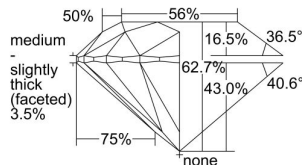

GIA®

FACSIMILE

GIA REPORT

7368846381

Verify this report at GIA.edu

GIA NATURAL DIAMOND DOSSIER®

December 03, 2020
GIA Report Number **7368846381**
Shape and Cutting Style ..... **Round Brilliant**
Measurements ..... **5.17 - 5.20 x 3.25 mm**

GRADING RESULTS

Carat Weight ..... **0.54 carat**
Color Grade ..... **F**
Clarity Grade **VS1**
Cut Grade ..... **Excellent**

ADDITIONAL GRADING INFORMATION

Polish ..... **Excellent**
Symmetry ..... **Excellent**
Fluorescence ..... **Faint**
Clarity Characteristics ..... **Cloud, Crystal, Pinpoint**
Inscription(s): **GIA 7368846381**

PROPORTIONS

Profile to actual proportions

GRADING SCALES

GIA COLOR SCALE

COLORLESS	D
	E
	F
	G
	H
	I
	J
NEAR COLORLESS	K
	L
Faint	M
	N
	O
	P
Very Light	Q
	R
	S
	T
	U
	V
	W
	X
	Y
Light	Z

GIA CLARITY SCALE

FLAWLESS	VERY VERY SLIGHTLY INCLUDED	VS₁	VS₂	VS₁	VS₂	SLIGHTLY INCLUDED	SI₁	SI₂	I₁	I₂	I₃						
												VERY SLIGHTLY INCLUDED	VERY SLIGHTLY INCLUDED	SLIGHTLY INCLUDED	SLIGHTLY INCLUDED	INCLUDED	INCLUDED

GIA CUT SCALE

EXCELLENT
VERY GOOD
GOOD
FAIR
POOR