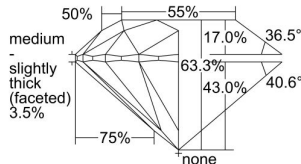

GIA®

FACSIMILE

GIA REPORT 1378492400

Verify this report at GIA.edu

GIA NATURAL DIAMOND DOSSIER®

February 04, 2021
GIA Report Number 1378492400
Shape and Cutting Style ..... Round Brilliant
Measurements ..... 6.07 - 6.15 x 3.87 mm

GRADING RESULTS

Carat Weight ..... 0.90 carat
Color Grade ..... F
Clarity Grade S11
Cut Grade ..... Excellent

ADDITIONAL GRADING INFORMATION

Polish ..... Excellent
Symmetry ..... Very Good
Fluorescence ..... Faint
Clarity Characteristics ..... Crystal, Feather
Inscription(s): GIA 1378492400

PROPORTIONS

Profile to actual proportions

GRADING SCALES

GIA COLOR SCALE	GIA CLARITY SCALE	GIA CUT SCALE	
D	FLAWLESS	EXCELLENT	
E	INTERNALLY FLAWLESS		
F		VVS₁	VERY GOOD
G	VVS₂		
H	VS₁	GOOD	
I	VS₂		
J	S1₁	FAIR	
K	S1₂		
L	I₁	POOR	
M	I₂		
N	I₃		
O			
P			
Q			
R			
S			
T			
U			
V			
W			
X			
Y			
Z