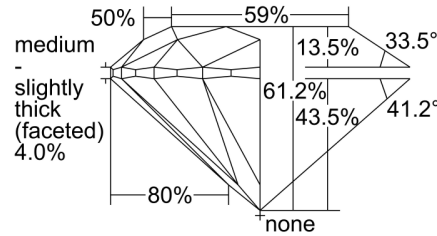

GIA DIAMOND GRADING REPORT

May 09, 2016
 GIA Report Number 6191509706
 Shape and Cutting Style Round Brilliant
 Measurements 8.71 - 8.74 x 5.34 mm

GRADING RESULTS

Carat Weight 2.50 carat
 Color Grade F
 Clarity Grade VVS2
 Cut Grade Excellent

PROPORTIONS

Profile to actual proportions

CLARITY CHARACTERISTICS

KEY TO SYMBOLS*

-  Cloud
-  Needle
-  Indented Natural
-  Natural

* Red symbols denote internal characteristics (inclusions). Green or black symbols denote external characteristics (blemishes). Diagram is an approximate representation of the diamond, and symbols shown indicate type, position, and approximate size of clarity characteristics. All clarity characteristics may not be shown. Details of finish are not shown.