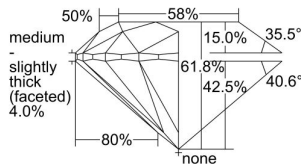

GIA®

FACSIMILE

GIA REPORT 5366983469

Verify this report at GIA.edu

GIA NATURAL DIAMOND DOSSIER®

December 18, 2020
GIA Report Number 5366983469
Shape and Cutting Style ..... Round Brilliant
Measurements ..... 5.67 - 5.72 x 3.52 mm

GRADING RESULTS

Carat Weight ..... 0.71 carat
Color Grade ..... E
Clarity Grade VVS1
Cut Grade ..... Excellent

ADDITIONAL GRADING INFORMATION

Polish ..... Excellent
Symmetry ..... Excellent
Fluorescence ..... None
Clarity Characteristics ..... Pinpoint, Cloud, Feather
Inscription(s): GIA 5366983469

PROPORTIONS

Profile to actual proportions

GRADING SCALES

GIA COLOR SCALE	GIA CLARITY SCALE	GIA CUT SCALE	
D	FLAWLESS	EXCELLENT	
E	INTERNALLY FLAWLESS		
F		VVS₁	VERY GOOD
G	VVS₂		
H	VS₁	GOOD	
I	VS₂		
J	SI₁	FAIR	
K	SI₂		
L	I₁	POOR	
M			I₂
N	I₃		
O			
P			
Q			
R			
S			
T			
U			
V			
W			
X			
Y			
Z