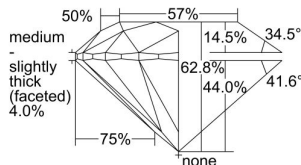

GIA®

FACSIMILE

GIA REPORT 6362633406

Verify this report at GIA.edu

GIA NATURAL DIAMOND DOSSIER®

November 20, 2020
GIA Report Number 6362633406
Shape and Cutting Style ..... Round Brilliant
Measurements ..... 5.30 - 5.32 x 3.34 mm

GRADING RESULTS

Carat Weight ..... 0.58 carat
Color Grade I
Clarity Grade VS1
Cut Grade ..... Excellent

ADDITIONAL GRADING INFORMATION

Polish ..... Excellent
Symmetry ..... Excellent
Fluorescence ..... None
Clarity Characteristics..... Crystal, Feather, Cloud, Needle
Inscription(s): GIA 6362633406

PROPORTIONS

Profile to actual proportions

GRADING SCALES

GIA COLOR SCALE	GIA CLARITY SCALE	GIA CUT SCALE	
D	FLAWLESS	EXCELLENT	
E	INTERNALLY FLAWLESS		
F		VVS₁	VERY GOOD
G	VVS₂		
H	VS₁	GOOD	
I	VS₂		
J	SI₁	FAIR	
K	SI₂		
L	I₁	POOR	
M	I₂		
N	I₃		
O			
P			
Q			
R			
S			
T			
U			
V			
W			
X			
Y			
Z