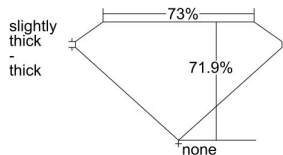

GIA®

FACSIMILE

GIA REPORT 2338574941

Verify this report at GIA.edu

GIA NATURAL DIAMOND DOSSIER®

August 27, 2019
GIA Report Number 2338574941
Shape and Cutting Style ..... Square Modified Brilliant
Measurements ..... 5.02 x 4.82 x 3.46 mm

GRADING RESULTS

Carat Weight ..... 0.69 carat
Color Grade ..... H
Clarity Grade I1

ADDITIONAL GRADING INFORMATION

Polish ..... Very Good
Symmetry ..... Good
Fluorescence ..... None
Clarity Characteristics..... Crystal, Cloud, Feather
Inscription(s): GIA 2338574941

PROPORTIONS

Profile not to actual proportions

GRADING SCALES

GIA COLOR SCALE		GIA CLARITY SCALE			
COLORLESS	D	VERY VERY SLIGHTLY INCLUDED	FLAWLESS		
	E		INTERNALLY FLAWLESS		
	F		VVS₁		
	NEAR COLORLESS	G	VERY SLIGHTLY INCLUDED	VVS₂	
		H		VS₁	
		FAINT	I	SLIGHTLY INCLUDED	VS₂
			J		SI₁
			K		SI₂
	VERT LIGHT	L	INCLUDED	I₁	
		M		I₂	
N		I₃			
O					
P					
Q					
R					
LIGHT	S				
	T				
	U				
	V				
	W				
	X				
	Y				
	Z