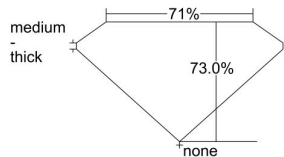

GIA®

FACSIMILE

GIA REPORT 2215059354

Verify this report at GIA.edu

GIA NATURAL DIAMOND DOSSIER®

July 23, 2020
GIA Report Number 2215059354
Shape and Cutting Style ..... **Square Modified Brilliant**
Measurements ..... 5.04 x 4.92 x 3.59 mm

GRADING RESULTS

Carat Weight ..... 0.70 carat
Color Grade ..... F
Clarity Grade SI2

ADDITIONAL GRADING INFORMATION

Polish ..... Excellent
Symmetry ..... Very Good
Fluorescence ..... None
Clarity Characteristics..... **Crystal, Cloud, Feather, Cavity**
Inscription(s): GIA 2215059354

PROPORTIONS

Profile not to actual proportions

GRADING SCALES

GIA COLOR SCALE		GIA CLARITY SCALE			
COLORLESS	D	VERY VERY SLIGHTLY INCLUDED	FLAWLESS		
	E		INTERNALLY FLAWLESS		
	F	VERY SLIGHTLY INCLUDED	VVS₁		
	G		VVS₂		
	H		VS₁		
	NEAR COLORLESS	I	SLIGHTLY INCLUDED	VS₂	
		J		SI₁	
		FAINT	K	INCLUDED	SI₂
			L		I₁
			M		I₂
N			I₃		
VERT LIGHT	O	INCLUDED			
	P				
	Q				
	R				
	S				
	T				
LIGHT	U				
	V				
	W				
	X				
Y					
Z