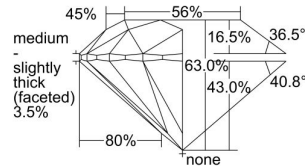

GIA®

FACSIMILE

GIA REPORT 6214159378

Verify this report at GIA.edu

GIA NATURAL DIAMOND DOSSIER®

September 28, 2020
GIA Report Number 6214159378
Shape and Cutting Style ..... Round Brilliant
Measurements ..... 5.89 - 5.92 x 3.72 mm

GRADING RESULTS

Carat Weight ..... 0.80 carat
Color Grade ..... J
Clarity Grade I1
Cut Grade ..... Excellent

ADDITIONAL GRADING INFORMATION

Polish ..... Excellent
Symmetry ..... Excellent
Fluorescence ..... Strong Blue
Clarity Characteristics ..... Crystal, Cloud
Inscription(s): GIA 6214159378

PROPORTIONS

Profile to actual proportions

GRADING SCALES

GIA COLOR SCALE	GIA CLARITY SCALE	GIA CUT SCALE	
D	FLAWLESS	EXCELLENT	
E	INTERNALLY FLAWLESS		
F		VVS₁	VERY GOOD
G	VVS₂		
H	VS₁	GOOD	
I	VS₂		
J	SI₁	FAIR	
K	SI₂		
L	I₁	POOR	
M	I₂		
N	I₃		
O			
P			
Q			
R			
S			
T			
U			
V			
W			
X			
Y			
Z