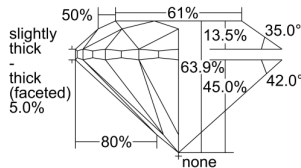

GIA®

FACSIMILE

GIA REPORT 1349815456

Verify this report at GIA.edu

GIA NATURAL DIAMOND DOSSIER®

January 06, 2021
GIA Report Number 1349815456
Shape and Cutting Style ..... Round Brilliant
Measurements ..... 5.57 - 5.61 x 3.57 mm

GRADING RESULTS

Carat Weight ..... 0.70 carat
Color Grade ..... G
Clarity Grade I1
Cut Grade ..... Very Good

ADDITIONAL GRADING INFORMATION

Polish ..... Excellent
Symmetry ..... Very Good
Fluorescence ..... None
Clarity Characteristics ..... Crystal
Inscription(s): GIA 1349815456

PROPORTIONS

Profile to actual proportions

GRADING SCALES

GIA COLOR SCALE	GIA CLARITY SCALE	GIA CUT SCALE	
D	FLAWLESS	EXCELLENT	
E	INTERNALLY FLAWLESS		
F		VVS₁	VERY GOOD
G	VVS₂		
H	VS₁	GOOD	
I	VS₂		
J	SI₁	FAIR	
K	SI₂		
L	I₁	POOR	
M	I₂		
N	I₃		
O			
P			
Q			
R			
S			
T			
U			
V			
W			
X			
Y			
Z