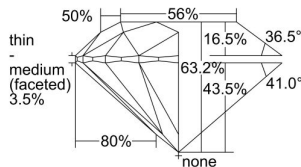

GIA®

FACSIMILE

GIA REPORT 7331943443

Verify this report at GIA.edu

GIA NATURAL DIAMOND DOSSIER®

January 06, 2021
GIA Report Number 7331943443
Shape and Cutting Style ..... Round Brilliant
Measurements ..... 5.34 - 5.39 x 3.39 mm

GRADING RESULTS

Carat Weight ..... 0.60 carat
Color Grade ..... K
Clarity Grade I1
Cut Grade ..... Excellent

ADDITIONAL GRADING INFORMATION

Polish ..... Excellent
Symmetry ..... Excellent
Fluorescence ..... Medium Blue
Clarity Characteristics ..... Crystal, Feather
Inscription(s): GIA 7331943443

PROPORTIONS

Profile to actual proportions

GRADING SCALES

GIA COLOR SCALE	GIA CLARITY SCALE	GIA CUT SCALE	
D	FLAWLESS	EXCELLENT	
E	INTERNALLY FLAWLESS		
F		VVS₁	VERY GOOD
G	VVS₂		
H	VS₁	GOOD	
I	VS₂		
J	SI₁	FAIR	
K	SI₂		
L	I₁	POOR	
M			
N			
O	I₂		
P			
Q	I₃		
R			
S			
T			
U			
V			
W			
X			
Y			
Z