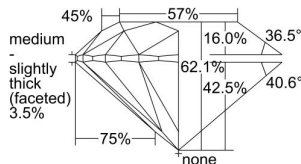

GIA®

FACSIMILE

GIA REPORT 1375362930

Verify this report at GIA.edu

GIA NATURAL DIAMOND DOSSIER®

January 25, 2021
GIA Report Number 1375362930
Shape and Cutting Style ..... Round Brilliant
Measurements ..... 5.06 - 5.08 x 3.15 mm

GRADING RESULTS

Carat Weight ..... 0.50 carat
Color Grade ..... H
Clarity Grade VS2
Cut Grade ..... Excellent

ADDITIONAL GRADING INFORMATION

Polish ..... Excellent
Symmetry ..... Excellent
Fluorescence ..... Faint
Clarity Characteristics ..... Cloud, Feather
Inscription(s): GIA 1375362930

PROPORTIONS

Profile to actual proportions