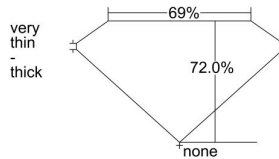

GIA®

FACSIMILE

GIA REPORT

7356417166

Verify this report at GIA.edu

GIA NATURAL DIAMOND DOSSIER®

July 11, 2020
GIA Report Number 7356417166
Shape and Cutting Style ..... Square Modified Brilliant
Measurements ..... 4.38 x 4.37 x 3.14 mm

GRADING RESULTS

Carat Weight ..... 0.50 carat
Color Grade I
Clarity Grade SI1

ADDITIONAL GRADING INFORMATION

Polish ..... Very Good
Symmetry ..... Very Good
Fluorescence ..... None
Clarity Characteristics ..... Crystal, Cloud
Inscription(s): GIA 7356417166

PROPORTIONS

Profile not to actual proportions

GRADING SCALES

GIA COLOR SCALE		GIA CLARITY SCALE			
COLORLESS	D	VERY VERY SLIGHTLY INCLUDED	FLAWLESS		
	E		INTERNALLY FLAWLESS		
	F	VERY SLIGHTLY INCLUDED	VVS₁		
	G		VVS₂		
	H		VS₁		
	NEAR COLORLESS	I	SLIGHTLY INCLUDED	VS₂	
		J		SI₁	
		FAINT	K	INCLUDED	SI₂
			L		I₁
			M		I₂
VERT LIGHT	N	INCLUDED	I₃		
	O				
	P				
	Q				
	R				
	S				
	T				
LIGHT	U				
	V				
	W				
	X				
Y					
Z