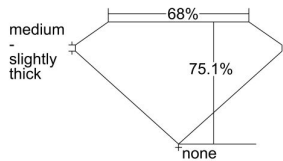

GIA®

FACSIMILE

GIA REPORT 7326865076

Verify this report at GIA.edu

GIA NATURAL DIAMOND DOSSIER®

May 21, 2019
GIA Report Number 7326865076
Shape and Cutting Style ..... Square Modified Brilliant
Measurements ..... 5.47 x 5.29 x 3.97 mm

GRADING RESULTS

Carat Weight ..... 0.90 carat
Color Grade ..... F
Clarity Grade SI1

ADDITIONAL GRADING INFORMATION

Polish ..... Very Good
Symmetry ..... Good
Fluorescence ..... None
Clarity Characteristics..... Crystal, Cloud
Inscription(s): GIA 7326865076

PROPORTIONS

Profile not to actual proportions

GRADING SCALES

GIA COLOR SCALE		GIA CLARITY SCALE		
NEAR COLORLESS	D	VERY VERY SLIGHTLY INCLUDED	FLAWLESS	
	E		INTERNALLY FLAWLESS	
	F	VERY SLIGHTLY INCLUDED	VVS₁	
	G		VVS₂	
	H		VS₁	
	FAINT	I	SLIGHTLY INCLUDED	VS₂
		J		SI₁
		K	INCLUDED	SI₂
		L		I₁
		M		I₂
VERT LIGHT	N	NOT GRADED	I₃	
	O			
	P			
	Q			
LIGHT	R			
	S			
	T			
	U			
	V			
	W			
	X			
	Y			
	Z