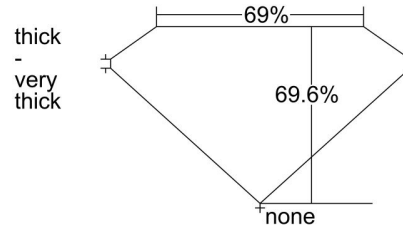

GIA NATURAL DIAMOND GRADING REPORT

November 17, 2020  
 GIA Report Number ..... 2215282493  
 Shape and Cutting Style ..... Emerald Cut  
 Measurements ..... 9.37 x 7.04 x 4.90 mm

GRADING RESULTS

Carat Weight ..... 3.01 carat  
 Color Grade ..... G  
 Clarity Grade ..... VS1

ADDITIONAL GRADING INFORMATION

Polish ..... Excellent  
 Symmetry ..... Excellent  
 Fluorescence ..... None  
 Inscription(s): GIA 2215282493  
**Comments:** Clouds are not shown.

PROPORTIONS

Profile not to actual proportions

CLARITY CHARACTERISTICS

KEY TO SYMBOLS\*

-  Feather
-  Indented Natural
-  Natural

\* Red symbols denote internal characteristics (inclusions). Green or black symbols denote external characteristics (blemishes). Diagram is an approximate representation of the diamond, and symbols shown indicate type, position, and approximate size of clarity characteristics. All clarity characteristics may not be shown. Details of finish are not shown.