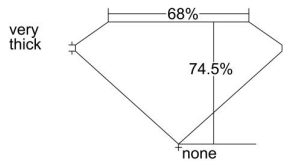

GIA®

FACSIMILE

GIA REPORT 3375642843

Verify this report at GIA.edu

GIA NATURAL DIAMOND DOSSIER®

February 16, 2021
GIA Report Number 3375642843
Shape and Cutting Style ..... Square Modified Brilliant
Measurements ..... 4.90 x 4.88 x 3.64 mm

GRADING RESULTS

Carat Weight ..... 0.75 carat
Color Grade ..... G
Clarity Grade VS1

ADDITIONAL GRADING INFORMATION

Polish ..... Excellent
Symmetry ..... Excellent
Fluorescence ..... None
Clarity Characteristics ..... Crystal, Pinpoint
Inscription(s): GIA 3375642843

PROPORTIONS

Profile not to actual proportions

GRADING SCALES

GIA COLOR SCALE		GIA CLARITY SCALE			
COLORLESS	D	VERY VERY SLIGHTLY INCLUDED	FLAWLESS		
	E		INTERNALLY FLAWLESS		
	F		VVS₁		
	NEAR COLORLESS	G	VERY SLIGHTLY INCLUDED	VVS₂	
		H		VS₁	
		FAINT	I	SLIGHTLY INCLUDED	VS₂
			J		SI₁
			K		SI₂
	LIGHT	L	INCLUDED	I₁	
		M		I₂	
N		I₃			
O					
P					
Q					
R					
S					
T					
U					
V					
W					
X					
Y					
Z