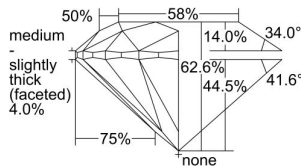

GIA®

FACSIMILE

GIA REPORT 6213428438

Verify this report at GIA.edu

GIA NATURAL DIAMOND DOSSIER®

January 30, 2021
GIA Report Number 6213428438
Shape and Cutting Style ..... Round Brilliant
Measurements ..... 5.90 - 5.94 x 3.71 mm

GRADING RESULTS

Carat Weight ..... 0.80 carat
Color Grade ..... K
Clarity Grade VS2
Cut Grade ..... Excellent

ADDITIONAL GRADING INFORMATION

Polish ..... Excellent
Symmetry ..... Very Good
Fluorescence ..... None
Clarity Characteristics ..... Crystal, Cloud
Inscription(s): GIA 6213428438

PROPORTIONS

Profile to actual proportions

GRADING SCALES

GIA COLOR SCALE

COLORESS	D
	E
	F
	G
	H
	I
	J
NEAR COLORESS	K
	L
FAIN	M
	N
	O
	P
VERY LIGHT	Q
	R
	S
	T
	U
	V
	W
	X
	Y
LIGHT	Z

GIA CLARITY SCALE

VERY VERY SLIGHTLY INCLUDED	FLAWLESS
	INTERNALLY FLAWLESS
VERY SLIGHTLY INCLUDED	VVS₁
	VVS₂
SLIGHTLY INCLUDED	VS₁
	VS₂
INCLUDED	SI₁
	SI₂
	I₁
	I₂
	I₃

GIA CUT SCALE

EXCELLENT
VERY GOOD
GOOD
FAIR
POOR