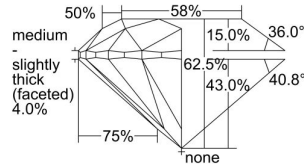

GIA®

FACSIMILE

GIA REPORT 6372422899

Verify this report at GIA.edu

GIA NATURAL DIAMOND DOSSIER®

February 01, 2021
GIA Report Number 6372422899
Shape and Cutting Style ..... Round Brilliant
Measurements ..... 5.88 - 5.90 x 3.68 mm

GRADING RESULTS

Carat Weight ..... 0.80 carat
Color Grade ..... D
Clarity Grade S11
Cut Grade ..... Excellent

ADDITIONAL GRADING INFORMATION

Polish ..... Excellent
Symmetry ..... Excellent
Fluorescence ..... Faint
Clarity Characteristics ..... Crystal, Cloud
Inscription(s): GIA 6372422899

PROPORTIONS

Profile to actual proportions

GRADING SCALES

GIA COLOR SCALE

COLORESS	D
	E
	F
	G
	H
	I
	J
NEAR COLORESS	K
	L
FAIN	M
	N
	O
	P
VERY LIGHT	Q
	R
	S
	T
	U
	V
	W
	X
	Y
LIGHT	Z

GIA CLARITY SCALE

FLAWLESS	VERY VERY SLIGHTLY INCLUDED	VVS₁	VVS₂	VS₁	VS₂	S1₁	S1₂	I₁	I₂	I₃	
											INTERNAL FLAWLESS

GIA CUT SCALE

EXCELLENT
VERY GOOD
GOOD
FAIR
POOR