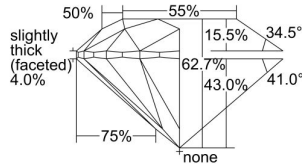

GIA®

FACSIMILE

GIA REPORT

7376359996

Verify this report at GIA.edu

GIA NATURAL DIAMOND DOSSIER®

January 25, 2021
GIA Report Number **7376359996**
Shape and Cutting Style ..... **Round Brilliant**
Measurements ..... **6.14 - 6.17 x 3.86 mm**

GRADING RESULTS

Carat Weight ..... **0.90 carat**
Color Grade ..... **D**
Clarity Grade **S12**
Cut Grade ..... **Excellent**

ADDITIONAL GRADING INFORMATION

Polish ..... **Very Good**
Symmetry ..... **Excellent**
Fluorescence ..... **Faint**
Clarity Characteristics ..... **Crystal**
Inscription(s): **GIA 7376359996**

PROPORTIONS

Profile to actual proportions

GRADING SCALES

GIA COLOR SCALE	GIA CLARITY SCALE	GIA CUT SCALE	
D	FLAWLESS	EXCELLENT	
E	INTERNALLY FLAWLESS		
F		VVS₁	VERY GOOD
G	VVS₂		
H	VS₁	GOOD	
I	VS₂		
J	S1₁	FAIR	
K	S1₂		
L	I₁	POOR	
M	I₂		
N	I₃		
O			
P			
Q			
R			
S			
T			
U			
V			
W			
X			
Y			
Z