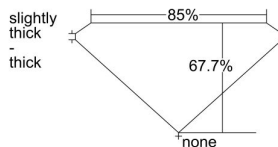

GIA®

FACSIMILE

GIA REPORT 1379633289

Verify this report at GIA.edu

GIA NATURAL DIAMOND DOSSIER®

February 15, 2021
GIA Report Number 1379633289
Shape and Cutting Style ..... **Rectangular Modified Brilliant**
Measurements ..... 5.13 x 4.83 x 3.27 mm

GRADING RESULTS

Carat Weight ..... 0.67 carat
Color Grade ..... D
Clarity Grade VS1

ADDITIONAL GRADING INFORMATION

Polish ..... Excellent
Symmetry ..... Very Good
Fluorescence ..... Faint
Clarity Characteristics ..... Cavity, Pinpoint
Inscription(s): GIA 1379633289

PROPORTIONS

Profile not to actual proportions

GRADING SCALES

GIA COLOR SCALE		GIA CLARITY SCALE	
COLORLESS	D	VERY VERY SLIGHTLY INCLUDED	FLAWLESS
	E		INTERNALLY FLAWLESS
	F		VVS₁
	G		VVS₂
	H		VS₁
	I		VS₂
	J		SI₁
	K		SI₂
	L		I₁
	M		I₂
NEAR COLORLESS	N	SLIGHTLY INCLUDED	I₃
	O		
	P		
	Q		
FAINT	R		
	S		
	T		
	U		
VERT LIGHT	V		
	W		
	X		
	Y		
LIGHT	Z