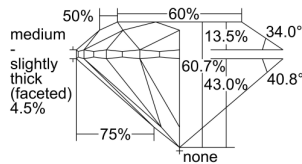

GIA®

FACSIMILE

GIA REPORT 2374537906

Verify this report at GIA.edu

GIA NATURAL DIAMOND DOSSIER®

February 06, 2021
GIA Report Number 2374537906
Shape and Cutting Style ..... Round Brilliant
Measurements ..... 5.08 - 5.10 x 3.09 mm

GRADING RESULTS

Carat Weight ..... 0.50 carat
Color Grade ..... D
Clarity Grade S11
Cut Grade ..... Excellent

ADDITIONAL GRADING INFORMATION

Polish ..... Excellent
Symmetry ..... Very Good
Fluorescence ..... Faint
Clarity Characteristics ..... Crystal
Inscription(s): GIA 2374537906

PROPORTIONS

Profile to actual proportions

GRADING SCALES

GIA COLOR SCALE

COLORESS	D
	E
	F
	G
	H
	I
	J
NEAR COLORESS	K
	L
FAIN	M
	N
	O
	P
VERY LIGHT	Q
	R
	S
	T
	U
	V
	W
	X
	Y
LIGHT	Z

GIA CLARITY SCALE

VERY VERY SLIGHTLY INCLUDED	FLAWLESS
	INTERNALLY FLAWLESS
VERY SLIGHTLY INCLUDED	VVS₁
	VVS₂
SLIGHTLY INCLUDED	VS₁
	VS₂
INCLUDED	SI₁
	SI₂
INCLUDED	I₁
	I₂
	I₃

GIA CUT SCALE

EXCELLENT
VERY GOOD
GOOD
FAIR
POOR