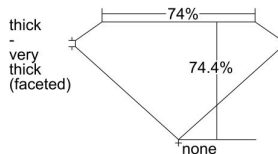

GIA®

FACSIMILE

GIA REPORT

7308114059

Verify this report at GIA.edu

GIA NATURAL DIAMOND DOSSIER®

August 10, 2018
GIA Report Number 7308114059
Shape and Cutting Style ..... Square Modified Brilliant
Measurements ..... 4.84 x 4.79 x 3.56 mm

GRADING RESULTS

Carat Weight ..... 0.76 carat
Color Grade ..... G
Clarity Grade VS1

ADDITIONAL GRADING INFORMATION

Polish ..... Excellent
Symmetry ..... Good
Fluorescence ..... None
Clarity Characteristics..... Cloud, Feather, Indented Natural
Inscription(s): GIA 7308114059

PROPORTIONS

Profile not to actual proportions

GRADING SCALES

GIA COLOR SCALE		GIA CLARITY SCALE			
COLORLESS	D	VERY VERY SLIGHTLY INCLUDED	FLAWLESS		
	E		INTERNALLY FLAWLESS		
	F	VERY SLIGHTLY INCLUDED	VVS₁		
	G		VVS₂		
	H		VS₁		
	NEAR COLORLESS	I	SLIGHTLY INCLUDED	VS₂	
		J		SI₁	
		FAINT	K	INCLUDED	SI₂
			L		I₁
			M		I₂
VERT LIGHT			N	INCLUDED	I₃
			O		
			P		
	Q				
LIGHT	R				
	S				
	T				
	U				
	V				
	Z