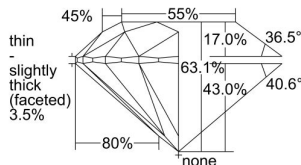

GIA®

FACSIMILE

GIA REPORT 1358876111

Verify this report at GIA.edu

GIA NATURAL DIAMOND DOSSIER®

September 03, 2020
GIA Report Number 1358876111
Shape and Cutting Style ..... Round Brilliant
Measurements ..... 5.19 - 5.22 x 3.28 mm

GRADING RESULTS

Carat Weight ..... 0.55 carat
Color Grade ..... F
Clarity Grade VVS2
Cut Grade ..... Excellent

ADDITIONAL GRADING INFORMATION

Polish ..... Excellent
Symmetry ..... Excellent
Fluorescence ..... Very Strong Blue
Clarity Characteristics ..... Cloud, Pinpoint, Feather
Inscription(s): GIA 1358876111

PROPORTIONS

GRADING SCALES

GIA COLOR SCALE	GIA CLARITY SCALE	GIA CUT SCALE	
D	FLAWLESS	EXCELLENT	
E	INTERNALLY FLAWLESS		
F		VVS₁	VERY GOOD
G	VVS₂		
H	VS₁	GOOD	
I	VS₂		
J	SI₁	FAIR	
K	SI₂		
L	I₁	POOR	
M	I₂		
N	I₃		
O			
P			
Q			
R			
S			
T			
U			
V			
W			
X			
Y			
Z