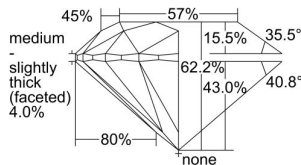

GIA®

FACSIMILE

GIA REPORT 1363987273

Verify this report at GIA.edu

GIA NATURAL DIAMOND DOSSIER®

December 17, 2020
GIA Report Number 1363987273
Shape and Cutting Style ..... Round Brilliant
Measurements ..... 5.36 - 5.39 x 3.35 mm

GRADING RESULTS

Carat Weight ..... 0.60 carat
Color Grade ..... D
Clarity Grade VVS1
Cut Grade ..... Excellent

ADDITIONAL GRADING INFORMATION

Polish ..... Excellent
Symmetry ..... Excellent
Fluorescence ..... None
Clarity Characteristics..... Pinpoint, Feather, Surface Graining
Inscription(s): GIA 1363987273

PROPORTIONS

Profile to actual proportions

GRADING SCALES

GIA COLOR SCALE	GIA CLARITY SCALE	GIA CUT SCALE	
D	FLAWLESS	EXCELLENT	
E	INTERNALLY FLAWLESS		
F		VVS₁	VERY GOOD
G	VVS₂		
H	VS₁	GOOD	
I	VS₂		
J	SI₁	FAIR	
K	SI₂		
L	I₁	POOR	
M	I₂		
N	I₃		
O			
P			
Q			
R			
S			
T			
U			
V			
W			
X			
Y			
Z