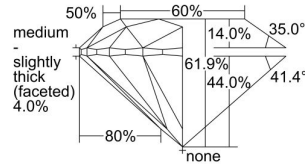

GIA®

FACSIMILE

GIA REPORT 3315700523

Verify this report at GIA.edu

GIA NATURAL DIAMOND DOSSIER®

January 17, 2019
GIA Report Number 3315700523
Shape and Cutting Style ..... Round Brilliant
Measurements ..... 5.65 - 5.70 x 3.51 mm

GRADING RESULTS

Carat Weight ..... 0.70 carat
Color Grade ..... D
Clarity Grade S11
Cut Grade ..... Excellent

ADDITIONAL GRADING INFORMATION

Polish ..... Excellent
Symmetry ..... Excellent
Fluorescence ..... Faint
Clarity Characteristics..... Cloud, Feather, Crystal
Inscription(s): GIA 3315700523

PROPORTIONS

Profile to actual proportions

GRADING SCALES

GIA COLOR SCALE	GIA CLARITY SCALE	GIA CUT SCALE	
D	FLAWLESS	EXCELLENT	
E	INTERNALLY FLAWLESS		
F		VVS₁	VERY GOOD
G	VVS₂		
H	VS₁	GOOD	
I	VS₂		
J	S1₁	FAIR	
K	S1₂		
L	I₁	POOR	
M	I₂		
N	I₃		
O			
P			
Q			
R			
S			
T			
U			
V			
W			
X			
Y			
Z