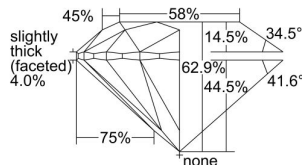

GIA®

FACSIMILE

GIA REPORT

7368924614

Verify this report at GIA.edu

GIA NATURAL DIAMOND DOSSIER®

December 16, 2020
GIA Report Number 7368924614
Shape and Cutting Style ..... Round Brilliant
Measurements ..... 5.14 - 5.16 x 3.24 mm

GRADING RESULTS

Carat Weight ..... 0.53 carat
Color Grade ..... E
Clarity Grade VS1
Cut Grade ..... Excellent

ADDITIONAL GRADING INFORMATION

Polish ..... Excellent
Symmetry ..... Excellent
Fluorescence ..... Faint
Clarity Characteristics ..... Crystal, Needle, Pinpoint
Inscription(s): GIA 7368924614

PROPORTIONS

Profile to actual proportions

GRADING SCALES

GIA COLOR SCALE	GIA CLARITY SCALE	GIA CUT SCALE	
D	FLAWLESS	EXCELLENT	
E	INTERNALLY FLAWLESS		
F		VVS₁	VERY GOOD
G	VVS₂		
H	VS₁	GOOD	
I	VS₂		
J	SI₁	FAIR	
K	SI₂		
L	I₁	POOR	
M	I₂		
N	I₃		
O			
P			
Q			
R			
S			
T			
U			
V			
W			
X			
Y			
Z