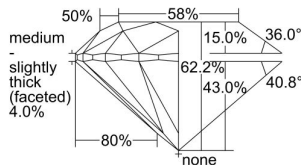

GIA®

FACSIMILE

GIA REPORT 5373038526

Verify this report at GIA.edu

GIA NATURAL DIAMOND DOSSIER®

December 22, 2020
GIA Report Number 5373038526
Shape and Cutting Style ..... Round Brilliant
Measurements ..... 5.37 - 5.40 x 3.35 mm

GRADING RESULTS

Carat Weight ..... 0.60 carat
Color Grade ..... E
Clarity Grade S11
Cut Grade ..... Excellent

ADDITIONAL GRADING INFORMATION

Polish ..... Excellent
Symmetry ..... Excellent
Fluorescence ..... Medium Blue
Clarity Characteristics ..... Twinning Wisp
Inscription(s): GIA 5373038526

PROPORTIONS

Profile to actual proportions

GRADING SCALES

GIA COLOR SCALE

COLORED	D
	E
	F
	G
	H
	I
	J
NEAR COLORLESS	K
	L
	M
	N
	O
	P
	Q
	R
	S
	T
	U
	V
	W
	X
	Y
	Z

GIA CLARITY SCALE

VERY VERY SLIGHTLY INCLUDED	FLAWLESS
	INTERNALLY FLAWLESS
VERY SLIGHTLY INCLUDED	VVS₁
	VVS₂
SLIGHTLY INCLUDED	VS₁
	VS₂
INCLUDED	SI₁
	SI₂
	I₁
	I₂
	I₃

GIA CUT SCALE

EXCELLENT
VERY GOOD
GOOD
FAIR
POOR