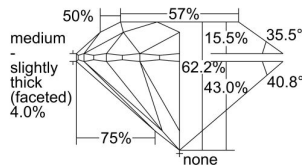

GIA®

FACSIMILE

GIA REPORT

7376036118

Verify this report at GIA.edu

GIA NATURAL DIAMOND DOSSIER®

December 22, 2020
GIA Report Number **7376036118**
Shape and Cutting Style ..... **Round Brilliant**
Measurements ..... **5.36 - 5.39 x 3.35 mm**

GRADING RESULTS

Carat Weight ..... **0.60 carat**
Color Grade ..... **I**
Clarity Grade **VS1**
Cut Grade ..... **Excellent**

ADDITIONAL GRADING INFORMATION

Polish ..... **Excellent**
Symmetry ..... **Excellent**
Fluorescence ..... **None**
Clarity Characteristics ..... **Feather, Pinpoint**
Inscription(s): **GIA 7376036118**

PROPORTIONS

Profile to actual proportions

GRADING SCALES

GIA COLOR SCALE

COLORESS	D
	E
	F
	G
	H
	I
	J
NEAR COLORESS	K
	L
FANIT	M
	N
	O
	P
VERY LIGHT	Q
	R
	S
	T
	U
	V
	W
	X
	Y
LIGHT	Z

GIA CLARITY SCALE

VERY VERY SLIGHTLY INCLUDED	FLAWLESS
	INTERNALLY FLAWLESS
VERY SLIGHTLY INCLUDED	VVS₁
	VVS₂
SLIGHTLY INCLUDED	VS₁
	VS₂
INCLUDED	SI₁
	SI₂
	I₁
	I₂
	I₃

GIA CUT SCALE

EXCELLENT
VERY GOOD
GOOD
FAIR
POOR