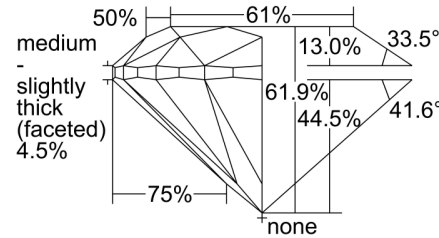

GIA NATURAL DIAMOND GRADING REPORT

January 05, 2021

GIA Report Number 6375130570

Shape and Cutting Style Round Brilliant

Measurements 7.26 - 7.32 x 4.51 mm

GRADING RESULTS

Carat Weight 1.50 carat

Color Grade H

Clarity Grade SI2

Cut Grade Excellent

ADDITIONAL GRADING INFORMATION

Polish Excellent

Symmetry Excellent

Fluorescence Faint

Inscription(s): GIA 6375130570

Comments: Additional clouds, pinpoints and surface graining are not shown.

PROPORTIONS

Profile to actual proportions

CLARITY CHARACTERISTICS

KEY TO SYMBOLS*

-  Feather
-  Cloud
-  Crystal
-  Indented Natural

* Red symbols denote internal characteristics (inclusions). Green or black symbols denote external characteristics (blemishes). Diagram is an approximate representation of the diamond, and symbols shown indicate type, position, and approximate size of clarity characteristics. All clarity characteristics may not be shown. Details of finish are not shown.