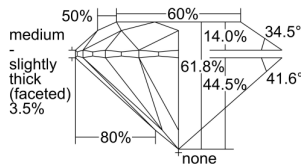

GIA®

FACSIMILE

GIA REPORT 2367950947

Verify this report at GIA.edu

GIA NATURAL DIAMOND DOSSIER®

December 15, 2020
GIA Report Number 2367950947
Shape and Cutting Style ..... Round Brilliant
Measurements ..... 4.94 - 4.98 x 3.06 mm

GRADING RESULTS

Carat Weight ..... 0.46 carat
Color Grade ..... G
Clarity Grade SI2
Cut Grade ..... Excellent

ADDITIONAL GRADING INFORMATION

Polish ..... Excellent
Symmetry ..... Excellent
Fluorescence ..... Medium Blue
Clarity Characteristics ..... Cloud, Crystal
Inscription(s): GIA 2367950947

PROPORTIONS

Profile to actual proportions

GRADING SCALES

GIA COLOR SCALE

COLORED	D
	E
	F
	G
	H
	I
	J
NEAR COLORLESS	K
	L
	M
	N
	O
	P
	Q
	R
	S
	T
	U
	V
	W
	X
	Y
	Z

GIA CLARITY SCALE

GIA CUT SCALE

EXCELLENT	VERY GOOD	GOOD	FAIR	POOR	GIA CUT SCALE	
						EXCELLENT
VERY GOOD	GOOD	FAIR	POOR	GIA CUT SCALE		
					VERY GOOD	
GOOD	FAIR	POOR	GIA CUT SCALE			
				GOOD		
FAIR	POOR	GIA CUT SCALE				
			FAIR			
POOR	GIA CUT SCALE					
		POOR