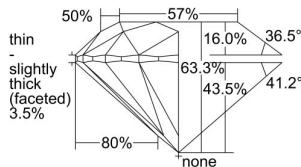

GIA®

FACSIMILE

GIA REPORT 6295530538

Verify this report at GIA.edu

GIA NATURAL DIAMOND DOSSIER®

June 25, 2018
GIA Report Number 6295530538
Shape and Cutting Style ..... Round Brilliant
Measurements ..... 4.66 - 4.69 x 2.96 mm

GRADING RESULTS

Carat Weight ..... 0.40 carat
Color Grade ..... J
Clarity Grade S11
Cut Grade ..... Excellent

ADDITIONAL GRADING INFORMATION

Polish ..... Excellent
Symmetry ..... Excellent
Fluorescence ..... Strong Blue
Clarity Characteristics ..... Crystal
Inscription(s): GIA 6295530538

PROPORTIONS

Profile to actual proportions

GRADING SCALES

GIA COLOR SCALE

COLORED	D
	E
	F
	G
	H
	I
	J
NEAR COLORLESS	K
	L
	M
	N
	O
	P
	Q
	R
	S
	T
	U
	V
	W
	X
	Y
	Z

GIA CLARITY SCALE

FLAWLESS	VERY VERY SLIGHTLY INCLUDED	VVS₁	VVS₂	VS₁	VS₂	S1₁	S1₂	I₁	I₂	I₃	
											FLAWLESS
INTERNALLY FLAWLESS											

GIA CUT SCALE

EXCELLENT
VERY GOOD
GOOD
FAIR
POOR