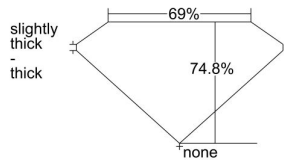

GIA®

FACSIMILE

GIA REPORT 6371082234

Verify this report at GIA.edu

GIA NATURAL DIAMOND DOSSIER®

December 26, 2020
GIA Report Number 6371082234
Shape and Cutting Style ..... Square Modified Brilliant
Measurements ..... 4.79 x 4.78 x 3.57 mm

GRADING RESULTS

Carat Weight ..... 0.70 carat
Color Grade ..... E
Clarity Grade SI2

ADDITIONAL GRADING INFORMATION

Polish ..... Good
Symmetry ..... Good
Fluorescence ..... None
Clarity Characteristics ..... Cloud, Feather
Inscription(s): GIA 6371082234

PROPORTIONS

Profile not to actual proportions

GRADING SCALES

GIA COLOR SCALE		GIA CLARITY SCALE			
COLORLESS	D	VERY VERY SLIGHTLY INCLUDED	FLAWLESS		
	E		INTERNALLY FLAWLESS		
	F	VERY SLIGHTLY INCLUDED	VVS₁		
	G		VVS₂		
	H		VS₁		
	NEAR COLORLESS	I	SLIGHTLY INCLUDED	VS₂	
		J		SI₁	
		FAINT	K	INCLUDED	SI₂
			L		I₁
			M		I₂
VERTICALLY COLORLESS	N	INCLUDED	I₃		
	O				
	P				
	Q				
	R				
LIGHT	S				
	T				
	U				
	V				
	W				
	X				
	Y				
Z