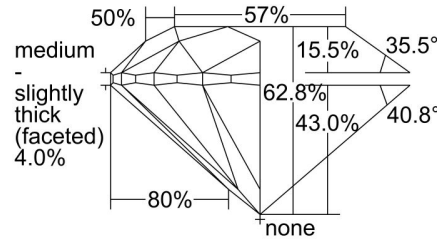

GIA NATURAL DIAMOND GRADING REPORT

December 29, 2020  
 GIA Report Number ..... 1378046364  
 Shape and Cutting Style ..... Round Brilliant  
 Measurements ..... 6.84 - 6.89 x 4.31 mm

GRADING RESULTS

Carat Weight ..... 1.26 carat  
 Color Grade ..... J  
 Clarity Grade ..... VS2  
 Cut Grade ..... Excellent

Profile to actual proportions

CLARITY CHARACTERISTICS

KEY TO SYMBOLS\*

- Crystal
- ~ Feather
- \\ Needle

\* Red symbols denote internal characteristics (inclusions). Green or black symbols denote external characteristics (blemishes). Diagram is an approximate representation of the diamond, and symbols shown indicate type, position, and approximate size of clarity characteristics. All clarity characteristics may not be shown. Details of finish are not shown.