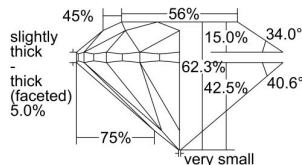

GIA®

FACSIMILE

GIA REPORT 6365751639

Verify this report at GIA.edu

GIA NATURAL DIAMOND DOSSIER®

November 25, 2020
GIA Report Number 6365751639
Shape and Cutting Style ..... Round Brilliant
Measurements ..... 5.58 - 5.64 x 3.50 mm

GRADING RESULTS

Carat Weight ..... 0.70 carat
Color Grade ..... H
Clarity Grade VS1
Cut Grade ..... Very Good

ADDITIONAL GRADING INFORMATION

Polish ..... Excellent
Symmetry ..... Very Good
Fluorescence ..... Faint
Clarity Characteristics.....Crystal, Indented Natural, Pinpoint
Inscription(s): GIA 6365751639

PROPORTIONS

Profile to actual proportions

GRADING SCALES

GIA COLOR SCALE

COLORLESS	D
	E
	F
	G
	H
	I
	J
NEAR COLORLESS	K
	L
Faint	M
	N
	O
	P
Very Light	Q
	R
	S
	T
	U
	V
	W
	X
	Y
Light	Z

GIA CLARITY SCALE

FLAWLESS	VERY VERY SLIGHTLY INCLUDED	VS₁	
			VS₂
INTERNALLY FLAWLESS	VERY SLIGHTLY INCLUDED	SI₁	
			SI₂
VVS₁	SLIGHTLY INCLUDED	I₁	
			I₂
			I₃

GIA CUT SCALE

EXCELLENT
VERY GOOD
GOOD
FAIR
POOR