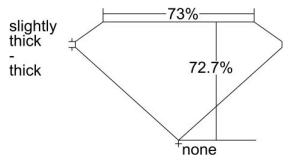

GIA®

FACSIMILE

GIA REPORT

7368726936

Verify this report at GIA.edu

GIA NATURAL DIAMOND DOSSIER®

November 23, 2020
GIA Report Number 7368726936
Shape and Cutting Style ..... Square Modified Brilliant
Measurements ..... 5.40 x 5.31 x 3.86 mm

GRADING RESULTS

Carat Weight ..... 0.90 carat
Color Grade ..... H
Clarity Grade VS1

ADDITIONAL GRADING INFORMATION

Polish ..... Excellent
Symmetry ..... Good
Fluorescence ..... None
Clarity Characteristics ..... Feather, Pinpoint
Inscription(s): GIA 7368726936

PROPORTIONS

Profile not to actual proportions

GRADING SCALES

GIA COLOR SCALE		GIA CLARITY SCALE			
COLORLESS	D	VERY VERY SLIGHTLY INCLUDED	FLAWLESS		
	E		INTERNALLY FLAWLESS		
	F	VERY SLIGHTLY INCLUDED	VVS₁		
	G		VVS₂		
	H		VS₁		
	NEAR COLORLESS	I	SLIGHTLY INCLUDED	VS₂	
		J		SI₁	
		FAINT	K	INCLUDED	SI₂
			L		I₁
			M		I₂
VERT LIGHT			N	INCLUDED	I₃
			O		
			P		
	Q				
LIGHT	R				
	S				
	T				
	U				
	V				
	Z