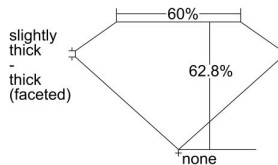

GIA®

FACSIMILE

GIA REPORT 6355992634

Verify this report at GIA.edu

GIA NATURAL DIAMOND DOSSIER®

September 14, 2020
GIA Report Number 6355992634
Shape and Cutting Style ..... Pear Brilliant
Measurements ..... 7.18 x 4.40 x 2.76 mm

GRADING RESULTS

Carat Weight ..... 0.50 carat
Color Grade ..... D
Clarity Grade SI1

ADDITIONAL GRADING INFORMATION

Polish ..... Excellent
Symmetry ..... Very Good
Fluorescence ..... None
Clarity Characteristics ..... Crystal
Inscription(s): GIA 6355992634

PROPORTIONS

Profile not to actual proportions

GRADING SCALES

GIA COLOR SCALE		GIA CLARITY SCALE			
COLORLESS	D	VERY VERY SLIGHTLY INCLUDED	FLAWLESS		
	E		INTERNALLY FLAWLESS		
	F	VERY SLIGHTLY INCLUDED	VVS₁		
	G		VVS₂		
	H		VS₁		
	NEAR COLORLESS	I	SLIGHTLY INCLUDED	VS₂	
		J		SI₁	
		FAINT	K	INCLUDED	SI₂
			L		I₁
			M		I₂
VERT LIGHT	N	INCLUDED	I₃		
	O				
	P				
	Q				
LIGHT	R				
	S				
	T				
	U				
	V				
	Z