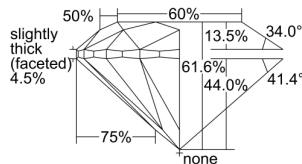

GIA®

FACSIMILE

GIA REPORT 1369439725

Verify this report at GIA.edu

GIA NATURAL DIAMOND DOSSIER®

November 05, 2020
GIA Report Number 1369439725
Shape and Cutting Style ..... Round Brilliant
Measurements ..... 5.06 - 5.09 x 3.13 mm

GRADING RESULTS

Carat Weight ..... 0.50 carat
Color Grade ..... H
Clarity Grade VS2
Cut Grade ..... Excellent

ADDITIONAL GRADING INFORMATION

Polish ..... Excellent
Symmetry ..... Excellent
Fluorescence ..... Faint
Clarity Characteristics ..... Feather
Inscription(s): GIA 1369439725

PROPORTIONS

Profile to actual proportions