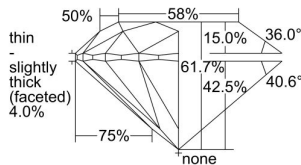

GIA®

FACSIMILE

GIA REPORT 5366857151

Verify this report at GIA.edu

GIA NATURAL DIAMOND DOSSIER®

December 04, 2020
GIA Report Number 5366857151
Shape and Cutting Style ..... Round Brilliant
Measurements ..... 4.44 - 4.45 x 2.74 mm

GRADING RESULTS

Carat Weight ..... 0.33 carat
Color Grade ..... E
Clarity Grade S11
Cut Grade ..... Excellent

ADDITIONAL GRADING INFORMATION

Polish ..... Excellent
Symmetry ..... Excellent
Fluorescence ..... None
Clarity Characteristics ..... Cloud
Inscription(s): GIA 5366857151

PROPORTIONS

Profile to actual proportions

GRADING SCALES

GIA COLOR SCALE	GIA CLARITY SCALE	GIA CUT SCALE	
D	FLAWLESS	EXCELLENT	
E	INTERNALLY FLAWLESS		
F		VVS₁	VERY GOOD
G	VVS₂		
H	VS₁	GOOD	
I	VS₂		
J	S1₁	FAIR	
K	S1₂		
L	I₁	POOR	
M	I₂		
N	I₃		
O			
P			
Q			
R			
S			
T			
U			
V			
W			
X			
Y			
Z