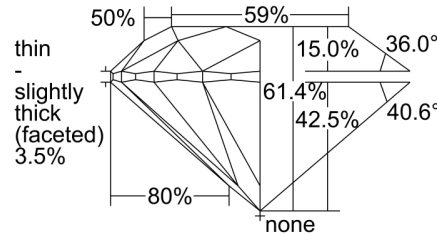

GIA NATURAL DIAMOND GRADING REPORT

September 18, 2019  
 GIA Report Number ..... 2334705967  
 Shape and Cutting Style ..... Round Brilliant  
 Measurements ..... 9.11 - 9.15 x 5.60 mm

GRADING RESULTS

Carat Weight ..... 2.91 carat  
 Color Grade ..... F  
 Clarity Grade ..... SI1  
 Cut Grade ..... Excellent

PROPORTIONS

Profile to actual proportions

CLARITY CHARACTERISTICS

KEY TO SYMBOLS\*

- Crystal
- ◐ Cavity
- ~ Feather
- ☉ Cloud
- ∖ Needle
- ↗ Indented Natural
- △ Natural

\* Red symbols denote internal characteristics (inclusions). Green or black symbols denote external characteristics (blemishes). Diagram is an approximate representation of the diamond, and symbols shown indicate type, position, and approximate size of clarity characteristics. All clarity characteristics may not be shown. Details of finish are not shown.