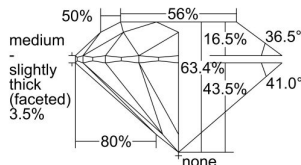

GIA®

FACSIMILE

GIA REPORT 2215257644

Verify this report at GIA.edu

GIA NATURAL DIAMOND DOSSIER®

November 06, 2020
GIA Report Number 2215257644
Shape and Cutting Style ..... Round Brilliant
Measurements ..... 5.85 - 5.92 x 3.73 mm

GRADING RESULTS

Carat Weight ..... 0.80 carat
Color Grade ..... H
Clarity Grade VS2
Cut Grade ..... Excellent

ADDITIONAL GRADING INFORMATION

Polish ..... Excellent
Symmetry ..... Very Good
Fluorescence ..... Faint
Clarity Characteristics ..... Crystal, Cloud
Inscription(s): GIA 2215257644

PROPORTIONS

Profile to actual proportions

GRADING SCALES

GIA COLOR SCALE	GIA CLARITY SCALE	GIA CUT SCALE
COLOURLESS	FLAWLESS	EXCELLENT
D	INTERNALLY FLAWLESS	
E	VVS₁	VERY GOOD
F		
G	VVS₂	
H	VS₁	GOOD
I		
J	VS₂	
K	SI₁	FAIR
L		
M	SI₂	
N	I₁	POOR
O		
P	I₂	
Q	I₃	
R		
S		
T		
U		
V		
W		
X		
Y		
Z