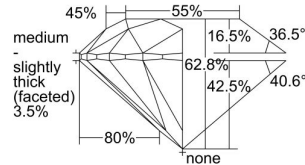

GIA®

FACSIMILE

GIA REPORT 5366521550

Verify this report at GIA.edu

GIA NATURAL DIAMOND DOSSIER®

November 03, 2020
GIA Report Number 5366521550
Shape and Cutting Style ..... Round Brilliant
Measurements ..... 4.41 - 4.43 x 2.78 mm

GRADING RESULTS

Carat Weight ..... 0.33 carat
Color Grade ..... G
Clarity Grade VS1
Cut Grade ..... Excellent

ADDITIONAL GRADING INFORMATION

Polish ..... Excellent
Symmetry ..... Excellent
Fluorescence ..... Faint
Clarity Characteristics ..... Crystal, Pinpoint, Needle
Inscription(s): GIA 5366521550

PROPORTIONS

Profile to actual proportions