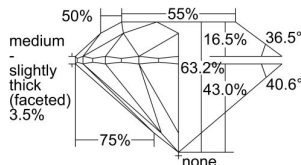

GIA®

FACSIMILE

GIA REPORT 2364411820

Verify this report at GIA.edu

GIA NATURAL DIAMOND DOSSIER®

November 03, 2020
GIA Report Number 2364411820
Shape and Cutting Style ..... Round Brilliant
Measurements ..... 6.09 - 6.14 x 3.86 mm

GRADING RESULTS

Carat Weight ..... 0.90 carat
Color Grade ..... H
Clarity Grade S11
Cut Grade ..... Excellent

ADDITIONAL GRADING INFORMATION

Polish ..... Excellent
Symmetry ..... Excellent
Fluorescence ..... None
Clarity Characteristics ..... Feather, Cloud
Inscription(s): GIA 2364411820

PROPORTIONS

Profile to actual proportions

GRADING SCALES

GIA COLOR SCALE	GIA CLARITY SCALE	GIA CUT SCALE	
D	FLAWLESS	EXCELLENT	
E	INTERNALLY FLAWLESS		
F		VVS₁	VERY GOOD
G	VVS₂		
H	VS₁	GOOD	
I	VS₂		
J	S1₁	FAIR	
K	S1₂		
L	I₁	POOR	
M	I₂		
N	I₃		
O			
P			
Q			
R			
S			
T			
U			
V			
W			
X			
Y			
Z