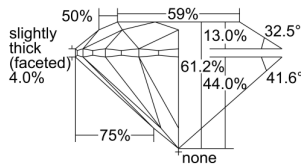

GIA®

FACSIMILE

GIA REPORT 2215202827

Verify this report at GIA.edu

GIA NATURAL DIAMOND DOSSIER®

October 13, 2020
GIA Report Number 2215202827
Shape and Cutting Style ..... Round Brilliant
Measurements ..... 5.82 - 5.85 x 3.58 mm

GRADING RESULTS

Carat Weight ..... 0.75 carat
Color Grade ..... E
Clarity Grade S11
Cut Grade ..... Excellent

ADDITIONAL GRADING INFORMATION

Polish ..... Excellent
Symmetry ..... Excellent
Fluorescence ..... Faint
Clarity Characteristics ..... Crystal
Inscription(s): GIA 2215202827

PROPORTIONS

Profile to actual proportions

GRADING SCALES

GIA COLOR SCALE	GIA CLARITY SCALE	GIA CUT SCALE	
D	FLAWLESS	EXCELLENT	
E	INTERNALLY FLAWLESS		
F		VVS₁	VERY GOOD
G	VVS₂		
H	VS₁	GOOD	
I	VS₂		
J	S1₁	FAIR	
K	S1₂		
L	I₁	POOR	
M	I₂		
N	I₃		
O			
P			
Q			
R			
S			
T			
U			
V			
W			
X			
Y			
Z