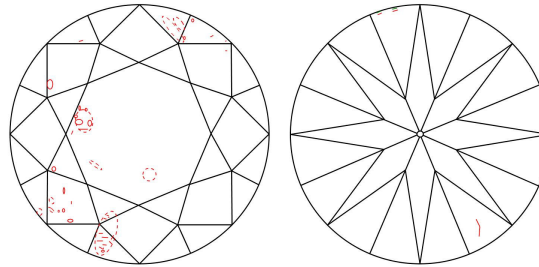

GIA NATURAL DIAMOND GRADING REPORT

November 25, 2020
 GIA Report Number 5212303222
 Shape and Cutting Style Round Brilliant
 Measurements 6.72 - 6.78 x 4.24 mm

GRADING RESULTS

Carat Weight 1.21 carat
 Color Grade I
 Clarity Grade SI2
 Cut Grade Excellent

ADDITIONAL GRADING INFORMATION

Polish Excellent
 Symmetry Excellent
 Fluorescence None
 Inscription(s): GIA 5212303222

Comments: Additional clouds are not shown. Pinpoints are not shown.

PROPORTIONS

Profile to actual proportions

CLARITY CHARACTERISTICS

KEY TO SYMBOLS*

- Cloud
- Crystal
- Feather
- Needle
- Indented Natural

* Red symbols denote internal characteristics (inclusions). Green or black symbols denote external characteristics (blemishes). Diagram is an approximate representation of the diamond, and symbols shown indicate type, position, and approximate size of clarity characteristics. All clarity characteristics may not be shown. Details of finish are not shown.