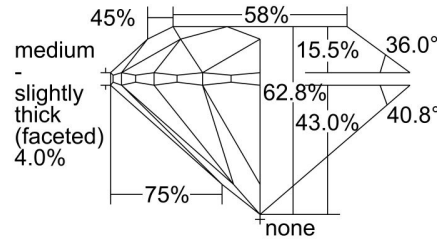

GIA NATURAL DIAMOND GRADING REPORT

November 25, 2020
 GIA Report Number 5212303222
 Shape and Cutting Style Round Brilliant
 Measurements 6.72 - 6.78 x 4.24 mm

GRADING RESULTS

Carat Weight 1.21 carat
 Color Grade I
 Clarity Grade SI2
 Cut Grade Excellent

ADDITIONAL GRADING INFORMATION

Polish Excellent
 Symmetry Excellent
 Fluorescence None
 Inscription(s): GIA 5212303222

Comments: Additional clouds are not shown. Pinpoints are not shown.

PROPORTIONS

Profile to actual proportions

CLARITY CHARACTERISTICS

KEY TO SYMBOLS*

- Cloud
- Crystal
- Feather
- Needle
- Indented Natural

* Red symbols denote internal characteristics (inclusions). Green or black symbols denote external characteristics (blemishes). Diagram is an approximate representation of the diamond, and symbols shown indicate type, position, and approximate size of clarity characteristics. All clarity characteristics may not be shown. Details of finish are not shown.